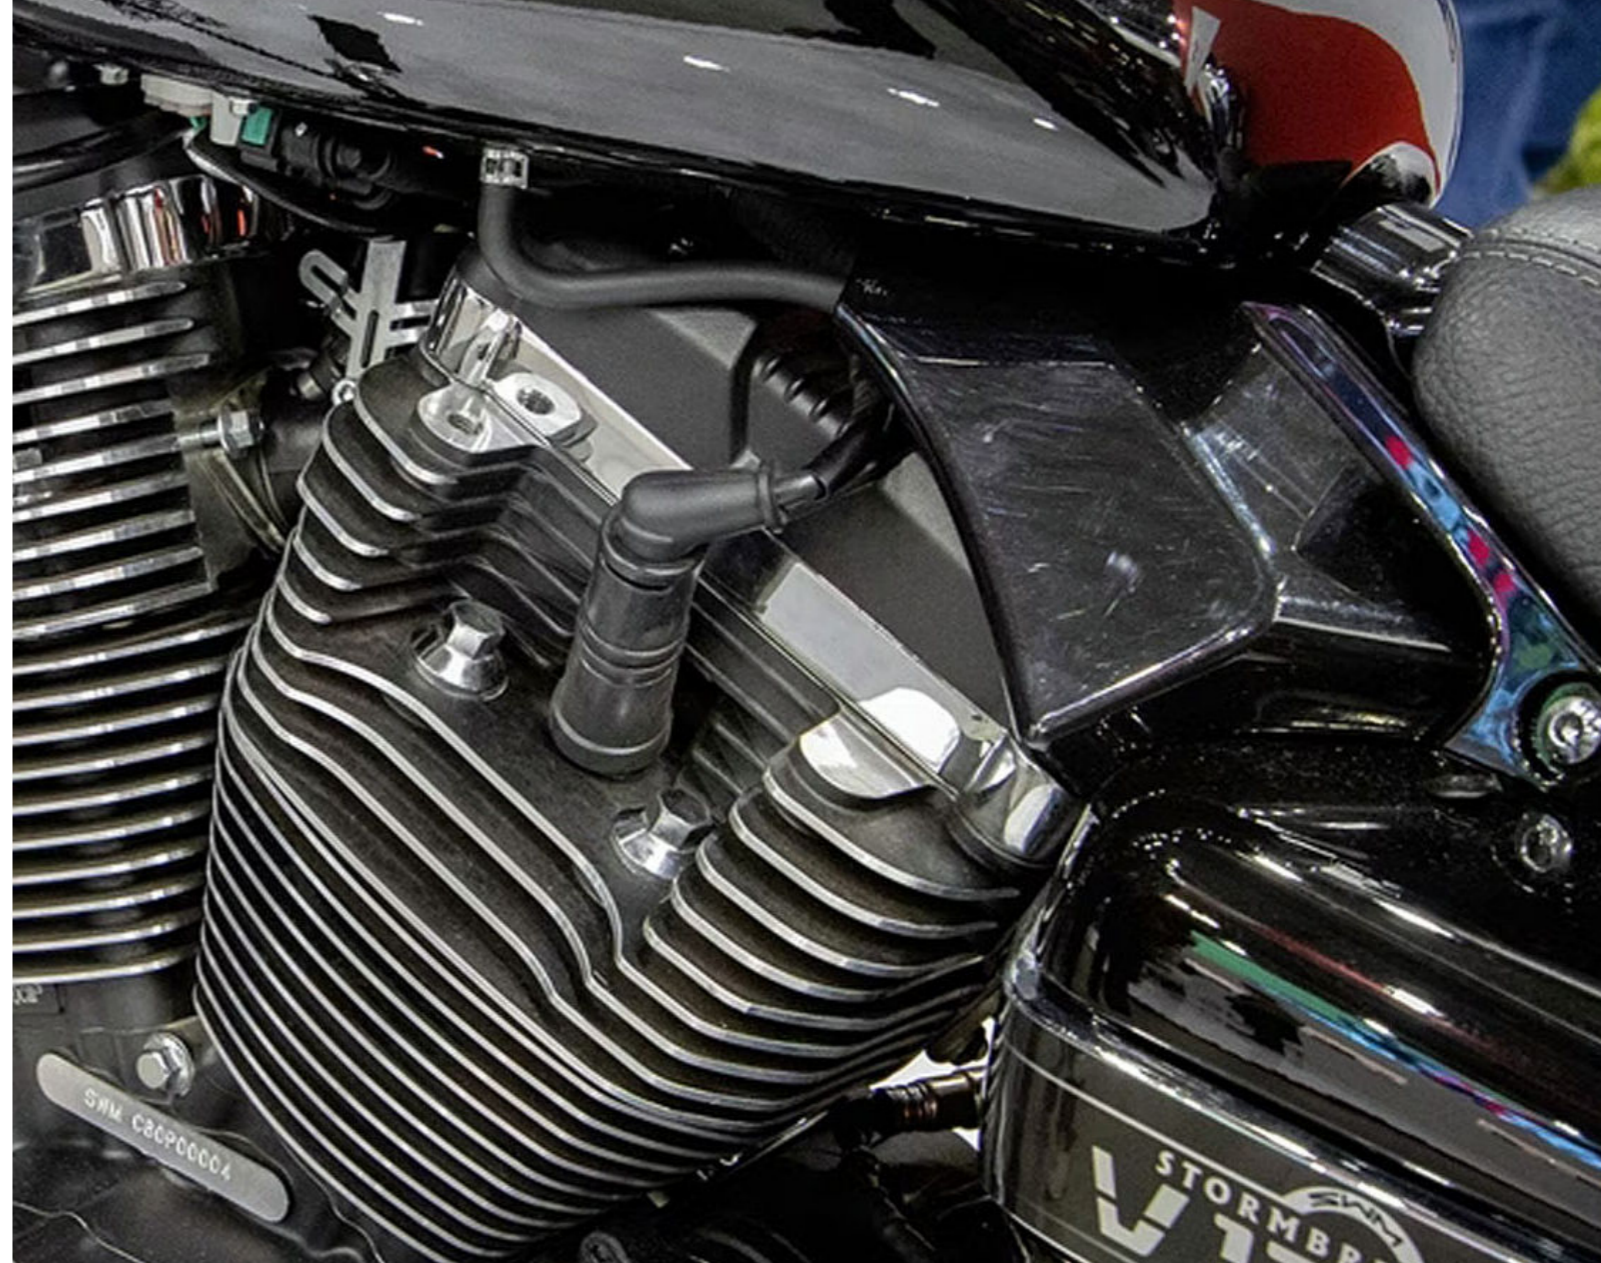

BAG CLOSURES

BAG HOLDERS

HYPPO-2 €174,00
Stainless steel quick release bag holder with a key lock.

Mounting Position L

HYPPO-2 €174,00
Stainless steel quick release bag holder with a key lock.

Mounting Position R

HYPPO SYSTEM

Meticulously designed in every detail to attach your bags to your bike. Your safety and the integrity of your bike are our top priority.

SWM
Stormbreaker 1200