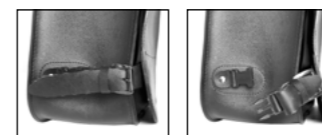

FOX-S

L R

€ 220,00/pc
Quick opening
Size: H 30 (23) x L 34 x D 17 cm
Capacity: 15 l - Max Load 4 Kg.