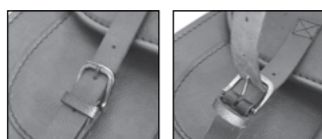

Size: H 25 x L 36 x D 13 cm

Capacity: 10 l - Max Load 3 Kg.

INDIAN CHIEF (ALL)

BULL-S

L R

€ 320,00/pc

Quick opening

Size: H 40 x L 46 x D 16 cm