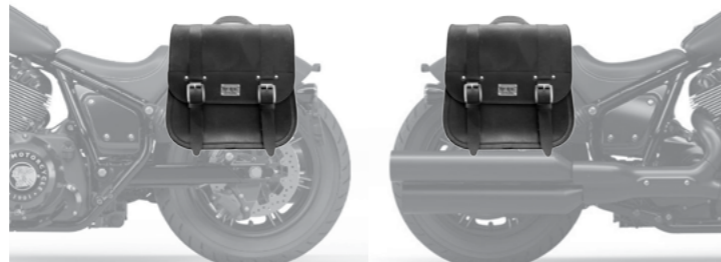

Capacity: 26 l - Max Load 5 Kg.

PEACOCK

L R

€ 235,00/pc

Quick opening

Size: H 32 x L 35 x D 17 cm

Capacity: 18 l - Max Load 4 Kg.

FOX