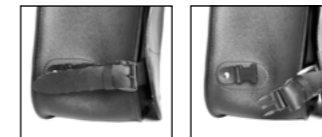

PEACOCK LR
€ 235,00/pc
Quick opening
Size: H 32 x L 35 x D 17 cm
Capacity: 18 l - Max Load 4 Kg.

PEACOCK-S LR
€ 235,00/pc
Quick opening
Size: H 32 x L 35 x D 17 cm
Capacity: 18 l - Max Load 4 Kg.

FOX LR
€ 220,00/pc
Quick opening
Size: H 30 (23) x L 34 x D 17 cm
Capacity: 15 l - Max Load 4 Kg.