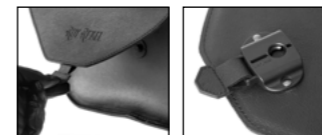

GOOSE

L R

€ 185,00/pc
Central magnetic closure
Size: H 32 x L 34 x D 17 (13) cm
Capacity: 17 l - Max Load 4 Kg.