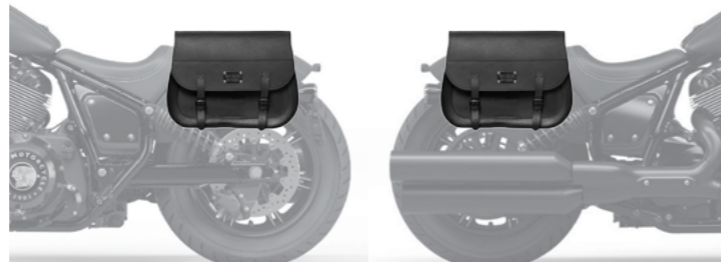

Size: H 25 x L 36 x D 13 cm

Capacity: 10 l - Max Load 3 Kg.

INDIAN CHIEF (ALL)

BULL-S

L R

€ 320,00/pc

Quick opening

Size: H 40 x L 46 x D 16 cm