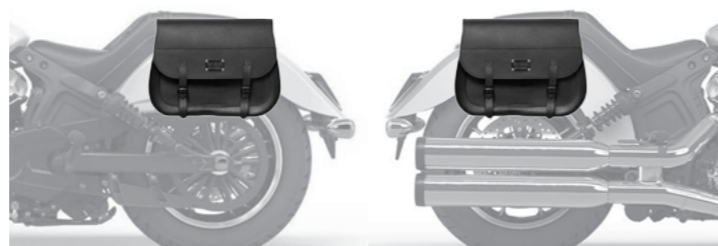

TELL

L R

€ 195,00/pc
Size: H 25 x L 36 x D 13 cm
Capacity: 10 l - Max Load 3 Kg.