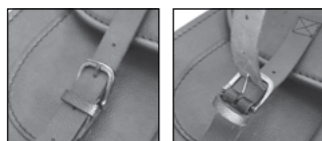

PEACOCK LR
€ 235,00/pc
Quick opening
Size: H 32 x L 35 x D 17 cm
Capacity: 18 l - Max Load 4 Kg.

PEACOCK-S LR
€ 235,00/pc
Quick opening
Size: H 32 x L 35 x D 17 cm
Capacity: 18 l - Max Load 4 Kg.

FOX LR
€ 220,00/pc
Quick opening
Size: H 30 (23) x L 34 x D 17 cm
Capacity: 15 l - Max Load 4 Kg.

FOX-S LR
€ 220,00/pc
Quick opening
Size: H 30 (23) x L 34 x D 17 cm
Capacity: 15 l - Max Load 4 Kg.

TELL LR
€ 195,00/pc
Size: H 25 x L 36 x D 13 cm
Capacity: 10 l - Max Load 3 Kg.

GOOSE LR
€ 185,00/pc
Central magnetic closure
Size: H 32 x L 34 x D 17 (13) cm
Capacity: 17 l - Max Load 4 Kg.