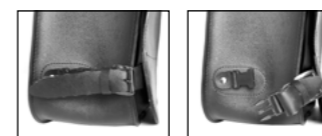

L R

€ 335,00/pc
Magnetic closure
Size: H 40 x L 42(32) x D 20 cm
Capacity: 26 l - Max Load 5 Kg.

PEACOCK-S

L R

€ 235,00/pc
Quick opening
Size: H 32 x L 35 x D 17 cm
Capacity: 18 l - Max Load 4 Kg.

FOX-S

L R