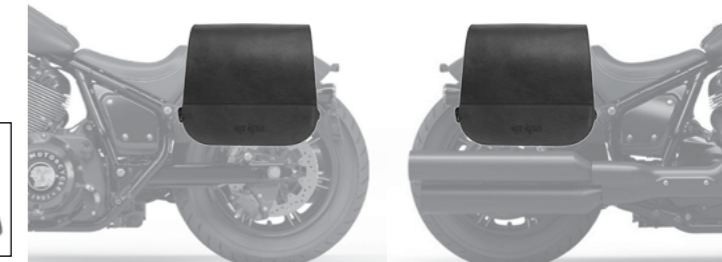

Capacity: 30 l - Max Load 5 Kg.

HORSE-R

L R

€ 335,00/pc

Magnetic closure

Size: H 40 x L 42(32) x D 20 cm

Capacity: 26 l - Max Load 5 Kg.

PEACOCK-S

L R

€ 235,00/pc

Quick opening

Size: H 32 x L 35 x D 17 cm

Capacity: 18 l - Max Load 4 Kg.

FOX-S

L R

€ 220,00/pc