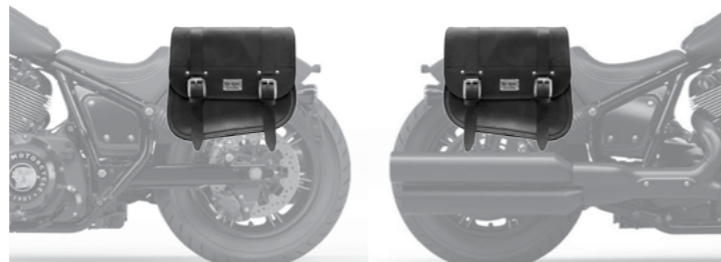

FOX

L R

€ 220,00/pc

Quick opening

Size: H 30 (23) x L 34 x D 17 cm

Capacity: 15 l - Max Load 4 Kg.