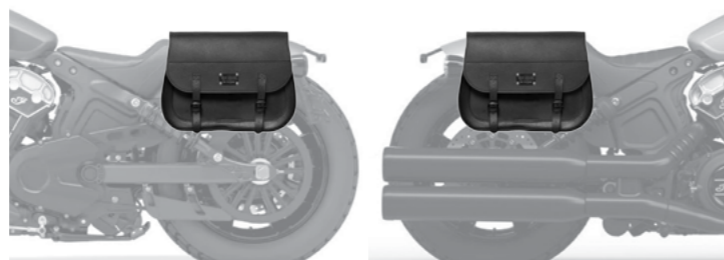

PEACOCK LR
€ 235,00/pc
Quick opening
Size: H 32 x L 35 x D 17 cm
Capacity: 18 l - Max Load 4 Kg.

PEACOCK-S LR
€ 235,00/pc
Quick opening
Size: H 32 x L 35 x D 17 cm
Capacity: 18 l - Max Load 4 Kg.

FOX LR
€ 220,00/pc
Quick opening
Size: H 30 (23) x L 34 x D 17 cm
Capacity: 15 l - Max Load 4 Kg.

FOX-S LR
€ 220,00/pc
Quick opening
Size: H 30 (23) x L 34 x D 17 cm
Capacity: 15 l - Max Load 4 Kg.

TELL LR
€ 195,00/pc
Size: H 25 x L 36 x D 13 cm
Capacity: 10 l - Max Load 3 Kg.

GOOSE LR
€ 185,00/pc
Central magnetic closure
Size: H 32 x L 34 x D 17 (13) cm
Capacity: 17 l - Max Load 4 Kg.