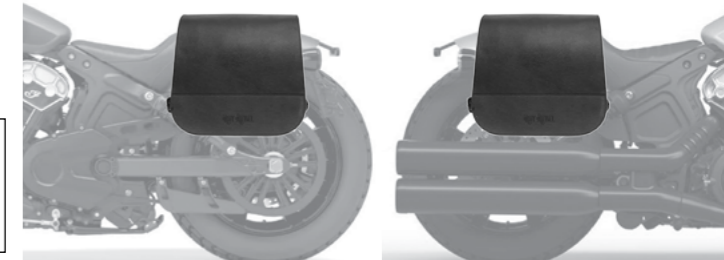

INDIAN SCOUT BOBBER, BOBBER TWENTY, ROGUE

HORSE LR
€ 310,00/pc
Quick opening
Size: H 40 x L 40(30) x D 20 cm
Capacity: 26 l - Max Load 5 Kg.

HORSE-R LR
€ 335,00/pc
Magnetic closure
Size: H 40 x L 42(32) x D 20 cm
Capacity: 26 l - Max Load 5 Kg.

PEACOCK LR
€ 235,00/pc
Quick opening
Size: H 32 x L 35 x D 17 cm
Capacity: 18 l - Max Load 4 Kg.

PEACOCK-S LR
€ 235,00/pc
Quick opening
Size: H 32 x L 35 x D 17 cm
Capacity: 18 l - Max Load 4 Kg.

FOX LR
€ 220,00/pc
Quick opening
Size: H 30 (23) x L 34 x D 17 cm
Capacity: 15 l - Max Load 4 Kg.