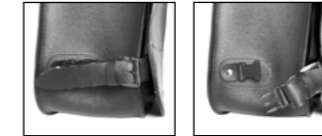

BULL-S

L R

€ 320,00/pc

Quick opening

Size: H 40 x L 46 x D 16 cm

Capacity: 30 l - Max Load 5 Kg.