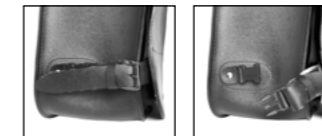

PEACOCK-S

L R

€ 235,00/pc

Quick opening

Size: H 32 x L 35 x D 17 cm

Capacity: 18 l - Max Load 4 Kg.