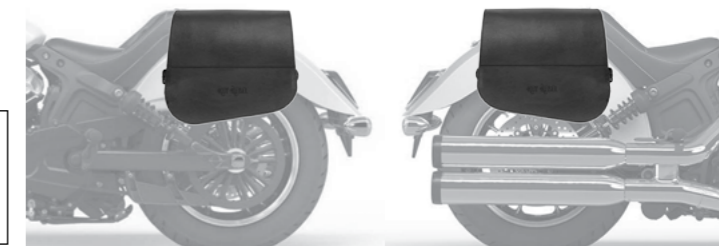

FOX-S

L R

€ 220,00/pc
Quick opening
Size: H 30 (23) x L 34 x D 17 cm
Capacity: 15 l - Max Load 4 Kg.