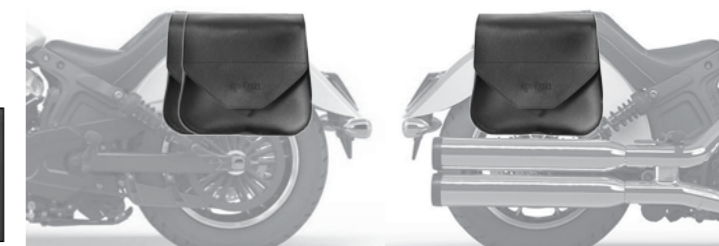

GOOSE

L R

€ 185,00/pc
Central magnetic closure
Size: H 32 x L 34 x D 17 (13) cm
Capacity: 17 l - Max Load 4 Kg.