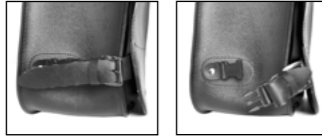

BULL

L R

€ 320,00/pc

Quick opening

Size: H 40 x L 40(30) x D 20 cm

Capacity: 26 l - Max Load 5 Kg.