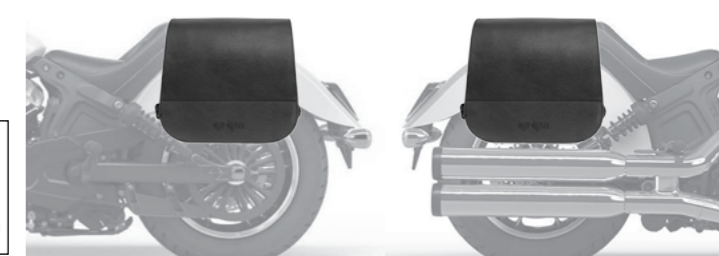

L R

€ 335,00/pc
Magnetic closure
Size: H 40 x L 42(32) x D 20 cm
Capacity: 26 l - Max Load 5 Kg.

PEACOCK-S

L R

€ 235,00/pc
Quick opening
Size: H 32 x L 35 x D 17 cm
Capacity: 18 l - Max Load 4 Kg.

FOX-S

L R