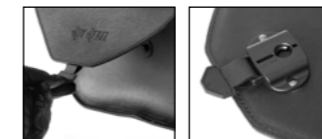

GOOSE

L R

€ 185,00/pc

Central magnetic closure

Size: H 32 x L 34 x D 17 (13) cm

Capacity: 17 l - Max Load 4 Kg.