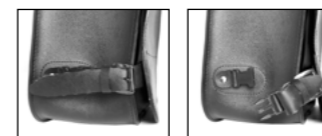

TELL

L R

€ 195,00/pc
Size: H 25 x L 36 x D 13 cm
Capacity: 10 l - Max Load 3 Kg.

INDIAN SCOUT

BULL-S

L R

€ 320,00/pc
Quick opening
Size: H 40 x L 46 x D 16 cm
Capacity: 30 l - Max Load 5 Kg.

HORSE-R