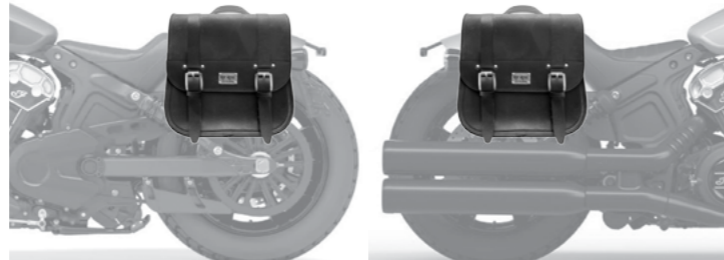

INDIAN SCOUT BOBBER, BOBBER TWENTY, ROGUE

HORSE LR
€ 310,00/pc
Quick opening
Size: H 40 x L 40(30) x D 20 cm
Capacity: 26 l - Max Load 5 Kg.

HORSE-R LR
€ 335,00/pc
Magnetic closure
Size: H 40 x L 42(32) x D 20 cm
Capacity: 26 l - Max Load 5 Kg.

PEACOCK LR
€ 235,00/pc
Quick opening
Size: H 32 x L 35 x D 17 cm
Capacity: 18 l - Max Load 4 Kg.

PEACOCK-S LR
€ 235,00/pc
Quick opening
Size: H 32 x L 35 x D 17 cm
Capacity: 18 l - Max Load 4 Kg.

FOX LR
€ 220,00/pc
Quick opening
Size: H 30 (23) x L 34 x D 17 cm
Capacity: 15 l - Max Load 4 Kg.