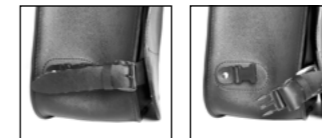

FOX-S LR
€ 220,00/pc
Quick opening
Size: H 30 (23) x L 34 x D 17 cm
Capacity: 15 l - Max Load 4 Kg.