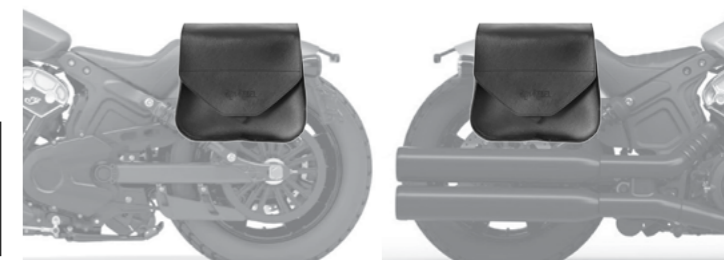

PEACOCK LR
€ 235,00/pc
Quick opening
Size: H 32 x L 35 x D 17 cm
Capacity: 18 l - Max Load 4 Kg.

PEACOCK-S LR
€ 235,00/pc
Quick opening
Size: H 32 x L 35 x D 17 cm
Capacity: 18 l - Max Load 4 Kg.

FOX LR
€ 220,00/pc
Quick opening
Size: H 30 (23) x L 34 x D 17 cm
Capacity: 15 l - Max Load 4 Kg.

FOX-S LR
€ 220,00/pc
Quick opening
Size: H 30 (23) x L 34 x D 17 cm
Capacity: 15 l - Max Load 4 Kg.

TELL LR
€ 195,00/pc
Size: H 25 x L 36 x D 13 cm
Capacity: 10 l - Max Load 3 Kg.

GOOSE LR
€ 185,00/pc
Central magnetic closure
Size: H 32 x L 34 x D 17 (13) cm
Capacity: 17 l - Max Load 4 Kg.