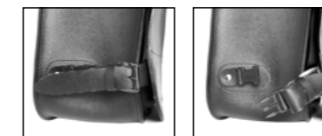

FOX-S

L R

€ 220,00/pc

Quick opening

Size: H 30 (23) x L 34 x D 17 cm

Capacity: 15 l - Max Load 4 Kg.