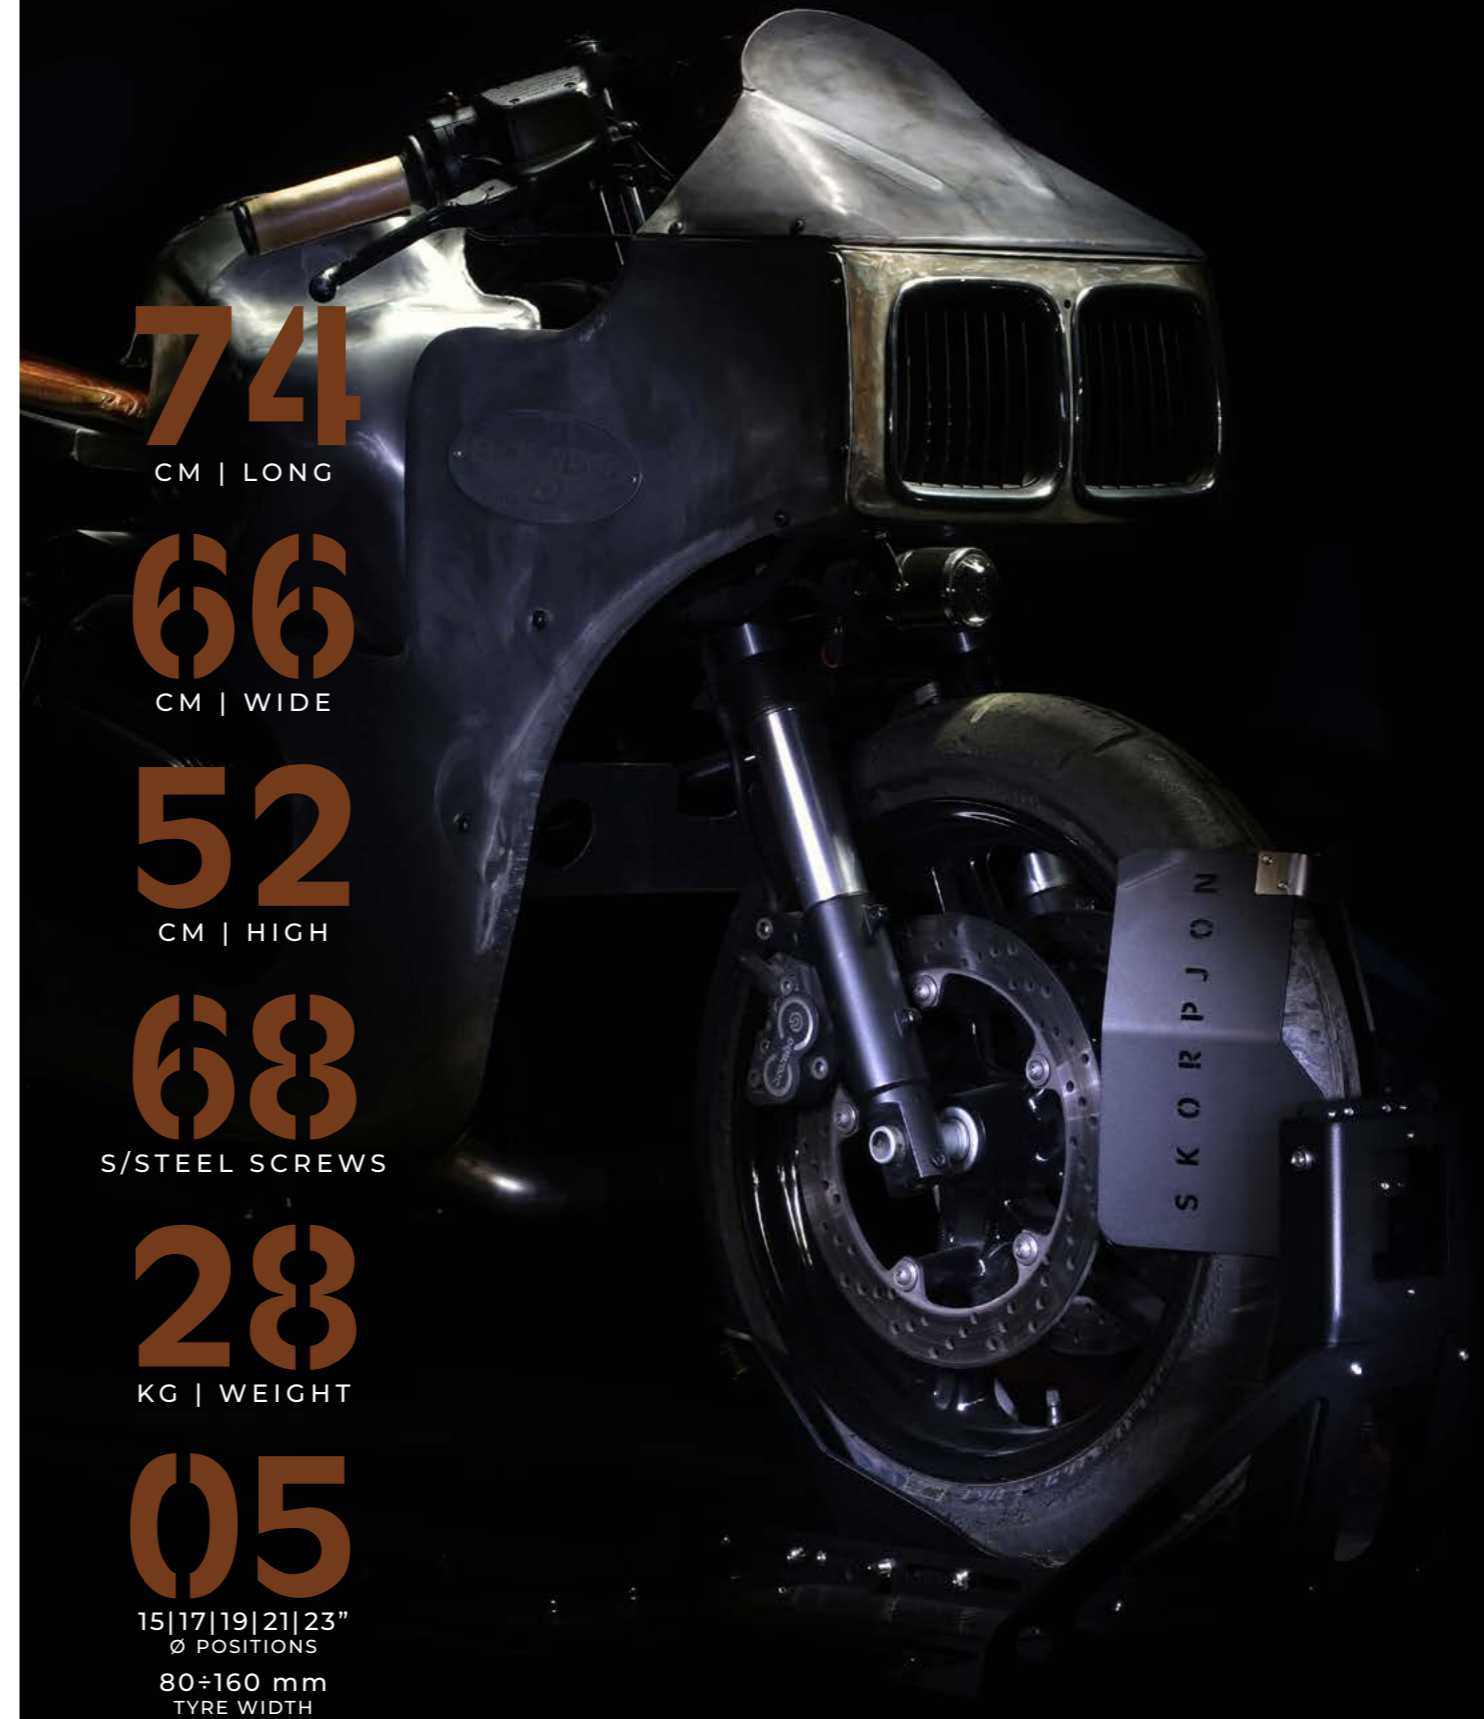

SKORPJON MOTORCYCLE
STANDING
DISPLAY

[REGISTERED
DESIGN]

74
CM | LONG

66
CM | WIDE

52
CM | HIGH

68
S/STEEL SCREWS

28
KG | WEIGHT

05
15|17|19|21|23"
Ø POSITIONS
80÷160 mm
TYRE WIDTH