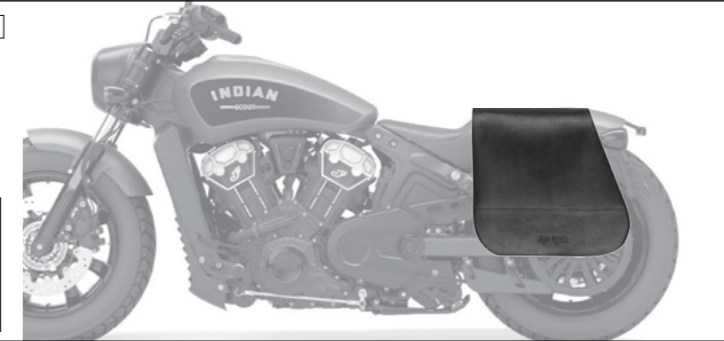

GUIDA
ALLA SCELTA
DELLA BORSA
PER MOTOCICLETTE
INDIAN MOTORCYCLE
GUIDE TO CHOOSING
THE RIGHT
MOTORCYCLES
BAG

INDIAN SCOUT BOBBER, BOBBER TWENTY, ROGUE

HYPPO-9 LR
Indian Scout Bobber
€ 174,00/pc
Quick release support with key

INDIAN SCOUT BOBBER, BOBBER TWENTY, ROGUE

HORSE LR
€ 310,00/pc
Quick opening
Size: H 40 x L 40(30) x D 20 cm
Capacity: 26 l - Max Load 5 Kg.

HORSE-R LR
€ 335,00/pc
Magnetic closure
Size: H 40 x L 42(32) x D 20 cm
Capacity: 26 l - Max Load 5 Kg.