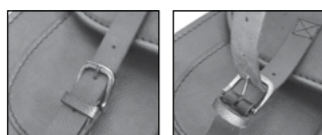

TELL

L R

€ 195,00/pc
Size: H 25 x L 36 x D 13 cm
Capacity: 10 l - Max Load 3 Kg.