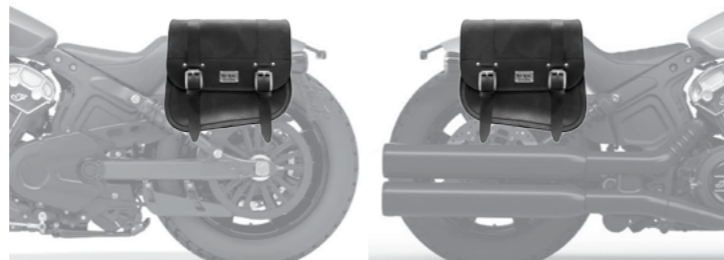

INDIAN SCOUT BOBBER, BOBBER TWENTY, ROGUE

HORSE LR
€ 310,00/pc
Quick opening
Size: H 40 x L 40(30) x D 20 cm
Capacity: 26 l - Max Load 5 Kg.

HORSE-R LR
€ 335,00/pc
Magnetic closure
Size: H 40 x L 42(32) x D 20 cm
Capacity: 26 l - Max Load 5 Kg.

PEACOCK LR
€ 235,00/pc
Quick opening
Size: H 32 x L 35 x D 17 cm
Capacity: 18 l - Max Load 4 Kg.

PEACOCK-S LR
€ 235,00/pc
Quick opening
Size: H 32 x L 35 x D 17 cm
Capacity: 18 l - Max Load 4 Kg.

FOX LR
€ 220,00/pc
Quick opening
Size: H 30 (23) x L 34 x D 17 cm
Capacity: 15 l - Max Load 4 Kg.