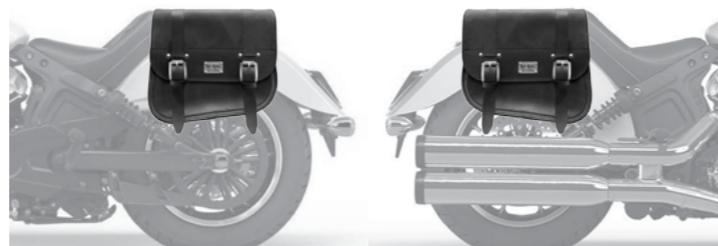

L R

€ 310,00/pc
Quick opening
Size: H 40 x L 40(30) x D 20 cm
Capacity: 26 l - Max Load 5 Kg.

PEACOCK

L R

€ 235,00/pc
Quick opening
Size: H 32 x L 35 x D 17 cm
Capacity: 18 l - Max Load 4 Kg.

FOX

L R

€ 220,00/pc
Quick opening
Size: H 30 (23) x L 34 x D 17 cm
Capacity: 15 l - Max Load 4 Kg.