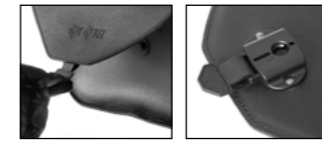

PEACOCK LR
€ 235,00/pc
Quick opening
Size: H 32 x L 35 x D 17 cm
Capacity: 18 l - Max Load 4 Kg.

PEACOCK-S LR
€ 235,00/pc
Quick opening
Size: H 32 x L 35 x D 17 cm
Capacity: 18 l - Max Load 4 Kg.

FOX LR
€ 220,00/pc
Quick opening
Size: H 30 (23) x L 34 x D 17 cm
Capacity: 15 l - Max Load 4 Kg.

FOX-S LR
€ 220,00/pc
Quick opening
Size: H 30 (23) x L 34 x D 17 cm
Capacity: 15 l - Max Load 4 Kg.

TELL LR
€ 195,00/pc
Size: H 25 x L 36 x D 13 cm
Capacity: 10 l - Max Load 3 Kg.

GOOSE LR
€ 185,00/pc
Central magnetic closure
Size: H 32 x L 34 x D 17 (13) cm
Capacity: 17 l - Max Load 4 Kg.