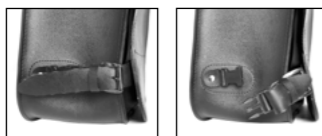

INDIAN SCOUT

HYPPO-6

L R

Indian Scout
€ 174,00/pc
Quick release support with key

BULL

L R

€ 320,00/pc
Quick opening
Size: H 40 x L 40(30) x D 20 cm
Capacity: 26 l - Max Load 5 Kg.

HORSE