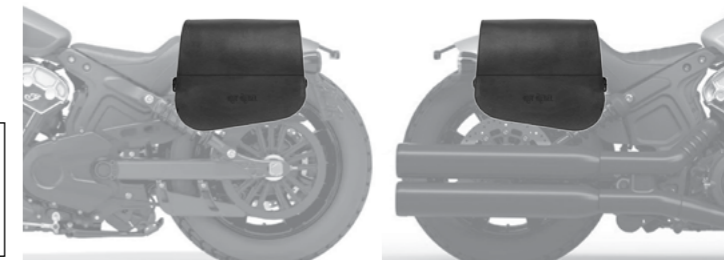

FOX-S LR
€ 220,00/pc
Quick opening
Size: H 30 (23) x L 34 x D 17 cm
Capacity: 15 l - Max Load 4 Kg.